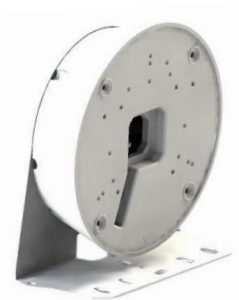

Preference of Professionals

CamBox®

CamBox DCW Series Dome Camera Wall Metal & Plastic Bracket

Model	
DCW	Ø142
	Ø162

WALL POLE & MAGNETO INSTALATION

OPTIONAL

CLAMP SUPPORTED

WDC Ø162mm WL179MM

WDC Ø142mm WL152MM